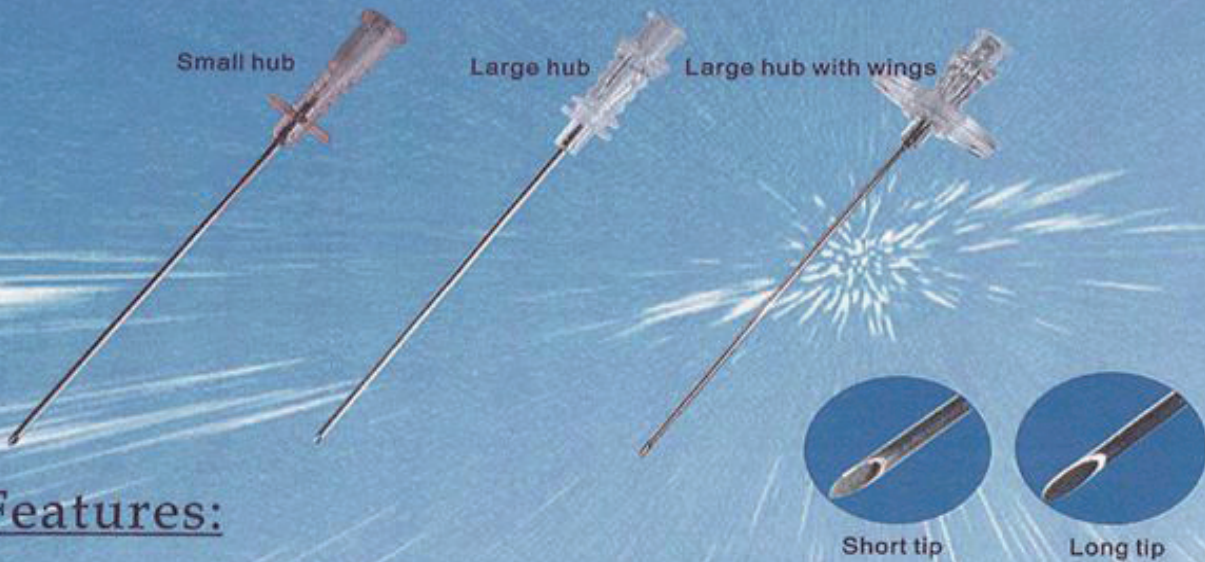

Puncture Needle

Features:

- 1. Long and sharp tip that has low resistance increases accessibility and reduce tissue trauma.*
- 2. Short tip has better controllability.*
- 3. Tapered hub inner diameter facilitates insertion of the guide wire.*
- 4. Needles of customized sizes are also available.*

Ordering Information:

Catalog Number	Description
18G-T7LST-MPPP	18G, Thin Wall, 7cm, Large Hub, Short Tip, Medical Paper-plastic Pouch
18G-T7LST-TPP	18G, Thin Wall, 7cm, Large Hub, Short Tip, Tyvek-plastic Pouch
18G-T7SST-TPP	18G, Thin Wall, 7cm, Small Hub, Short Tip, Tyvek-plastic Pouch
18G-T7LWST-TPP	18G, Thin Wall, 7cm, Large Hub with Wings, Short Tip, Tyvek-plastic Pouch
18G-T7LST-TPB	18G, Thin Wall, 7cm, Large Hub, Short Tip, Tyvek-plastic Blister
18G-T7LWST-TPB	18G, Thin Wall, 7cm, Large Hub with Wings, Short Tip, Tyvek-plastic Blister
18G-T7LLT-MPPP	18G, Thin Wall, 7cm, Large Hub, Long Tip, Medical Paper-plastic Pouch
18G-T7LLT-TPP	18G, Thin Wall, 7cm, Large Hub, Long Tip, Tyvek-plastic Pouch
18G-T7SLT-TPB	18G, Thin Wall, 7cm, Small Hub, Long Tip, Tyvek-plastic Pouch
18G-T7LLT-TPB	18G, Thin Wall, 7cm, Large Hub, Long Tip, Tyvek-plastic Blister
18G-T7LHWLT-TPB	18G, Thin Wall, 7cm, Large Hub with Wings, Long Tip, Tyvek-plastic Blister